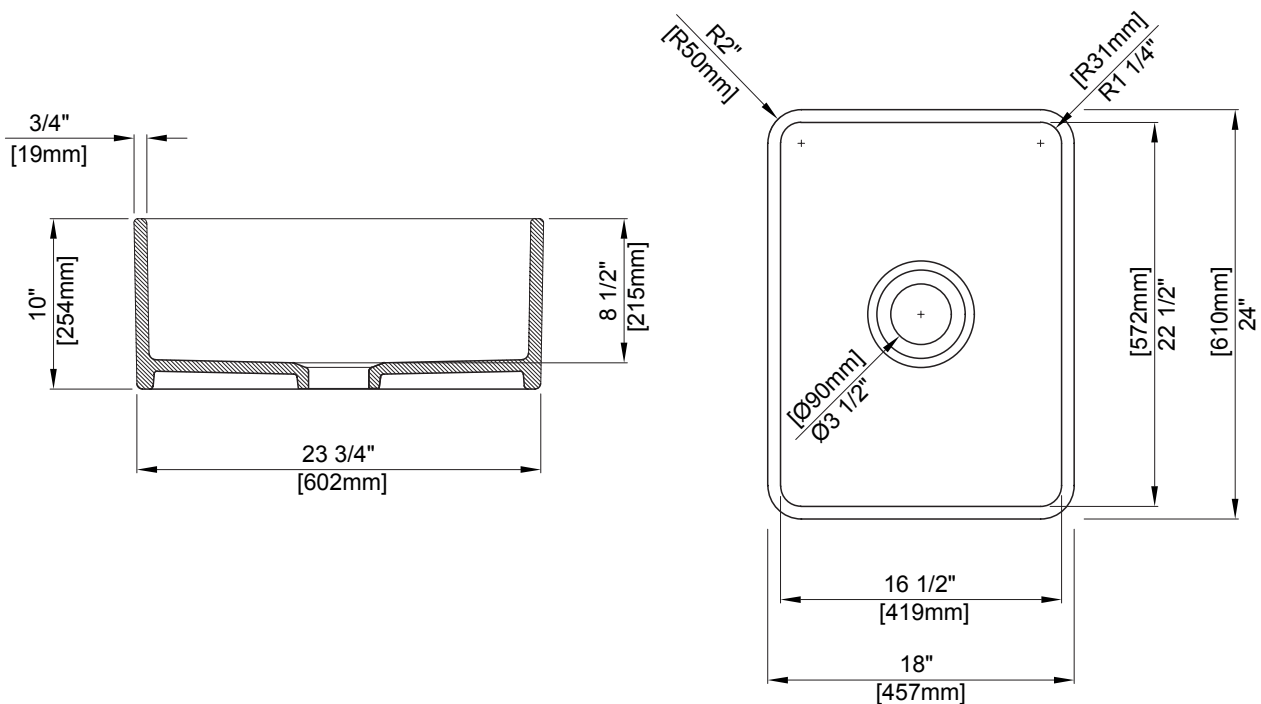

DIMENSIONS: NOMINAL DIMENSIONS (OUTSIDE)
24" x 18" x 10"

INSIDE BOWL DIMENSIONS
22 1/2" (572mm) wide
16 1/2" (419mm) front to back
8 1/2" (226mm) depth

COMPONENTS INCLUDED THE BOX: SINK ONLY

COMPLIANCE CERTIFICATIONS: Meets or Exceeds ASME A112.19.2 / CSA B45.1

COMPATIBLE ACCESSORIES: Stainless Steel Sink Grid TG2418GSS (sold separately)
Stainless Steel Kitchen Sink Strainer TLST (sold separately)

DIMENSIONS

NOTES:

Refer to installation instructions supplied with kitchen sink for undermount, countertop or above counter custom installations.

IMPORTANT: Dimensions of fixtures are nominal and may vary within the range of tolerance established by ANSI standards. These measurements are subject to change or cancellation. No responsibility is assumed for use of superseded or voided pages.