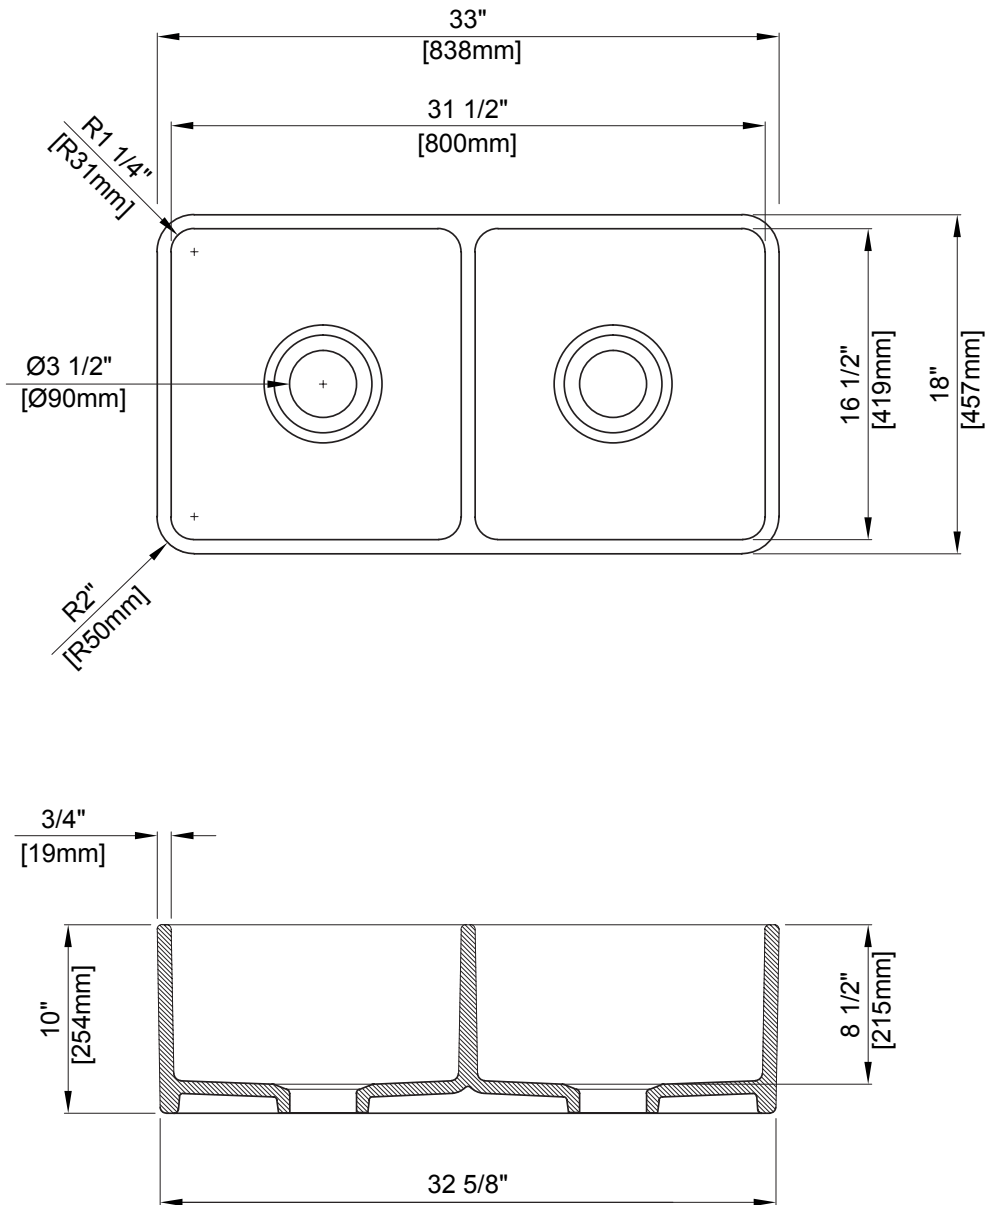

DIMENSIONS: NOMINAL DIMENSIONS (OUTSIDE)
33" x 18" x 10"

INSIDE BOWL DIMENSIONS (Each Basin)
16 1/2" (419mm) wide
15 1/2" (394mm) front to back
8 1/6" (207mm) depth

COMPONENTS INCLUDED THE BOX: SINK ONLY

DIMENSIONS

NOTES:

Refer to installation instructions supplied with kitchen sink for undermount, countertop or above counter custom installations.

Due to the fireclay process, dimensions may vary.

Please use the actual sink that you will be installing in order to determine the cutout dimensions for your countertop.

IMPORTANT: Dimensions of fixtures are nominal and may vary within the range of tolerance established by ANSI standards. These measurements are subject to change or cancellation. No responsibility is assumed for use of superseded or voided pages.